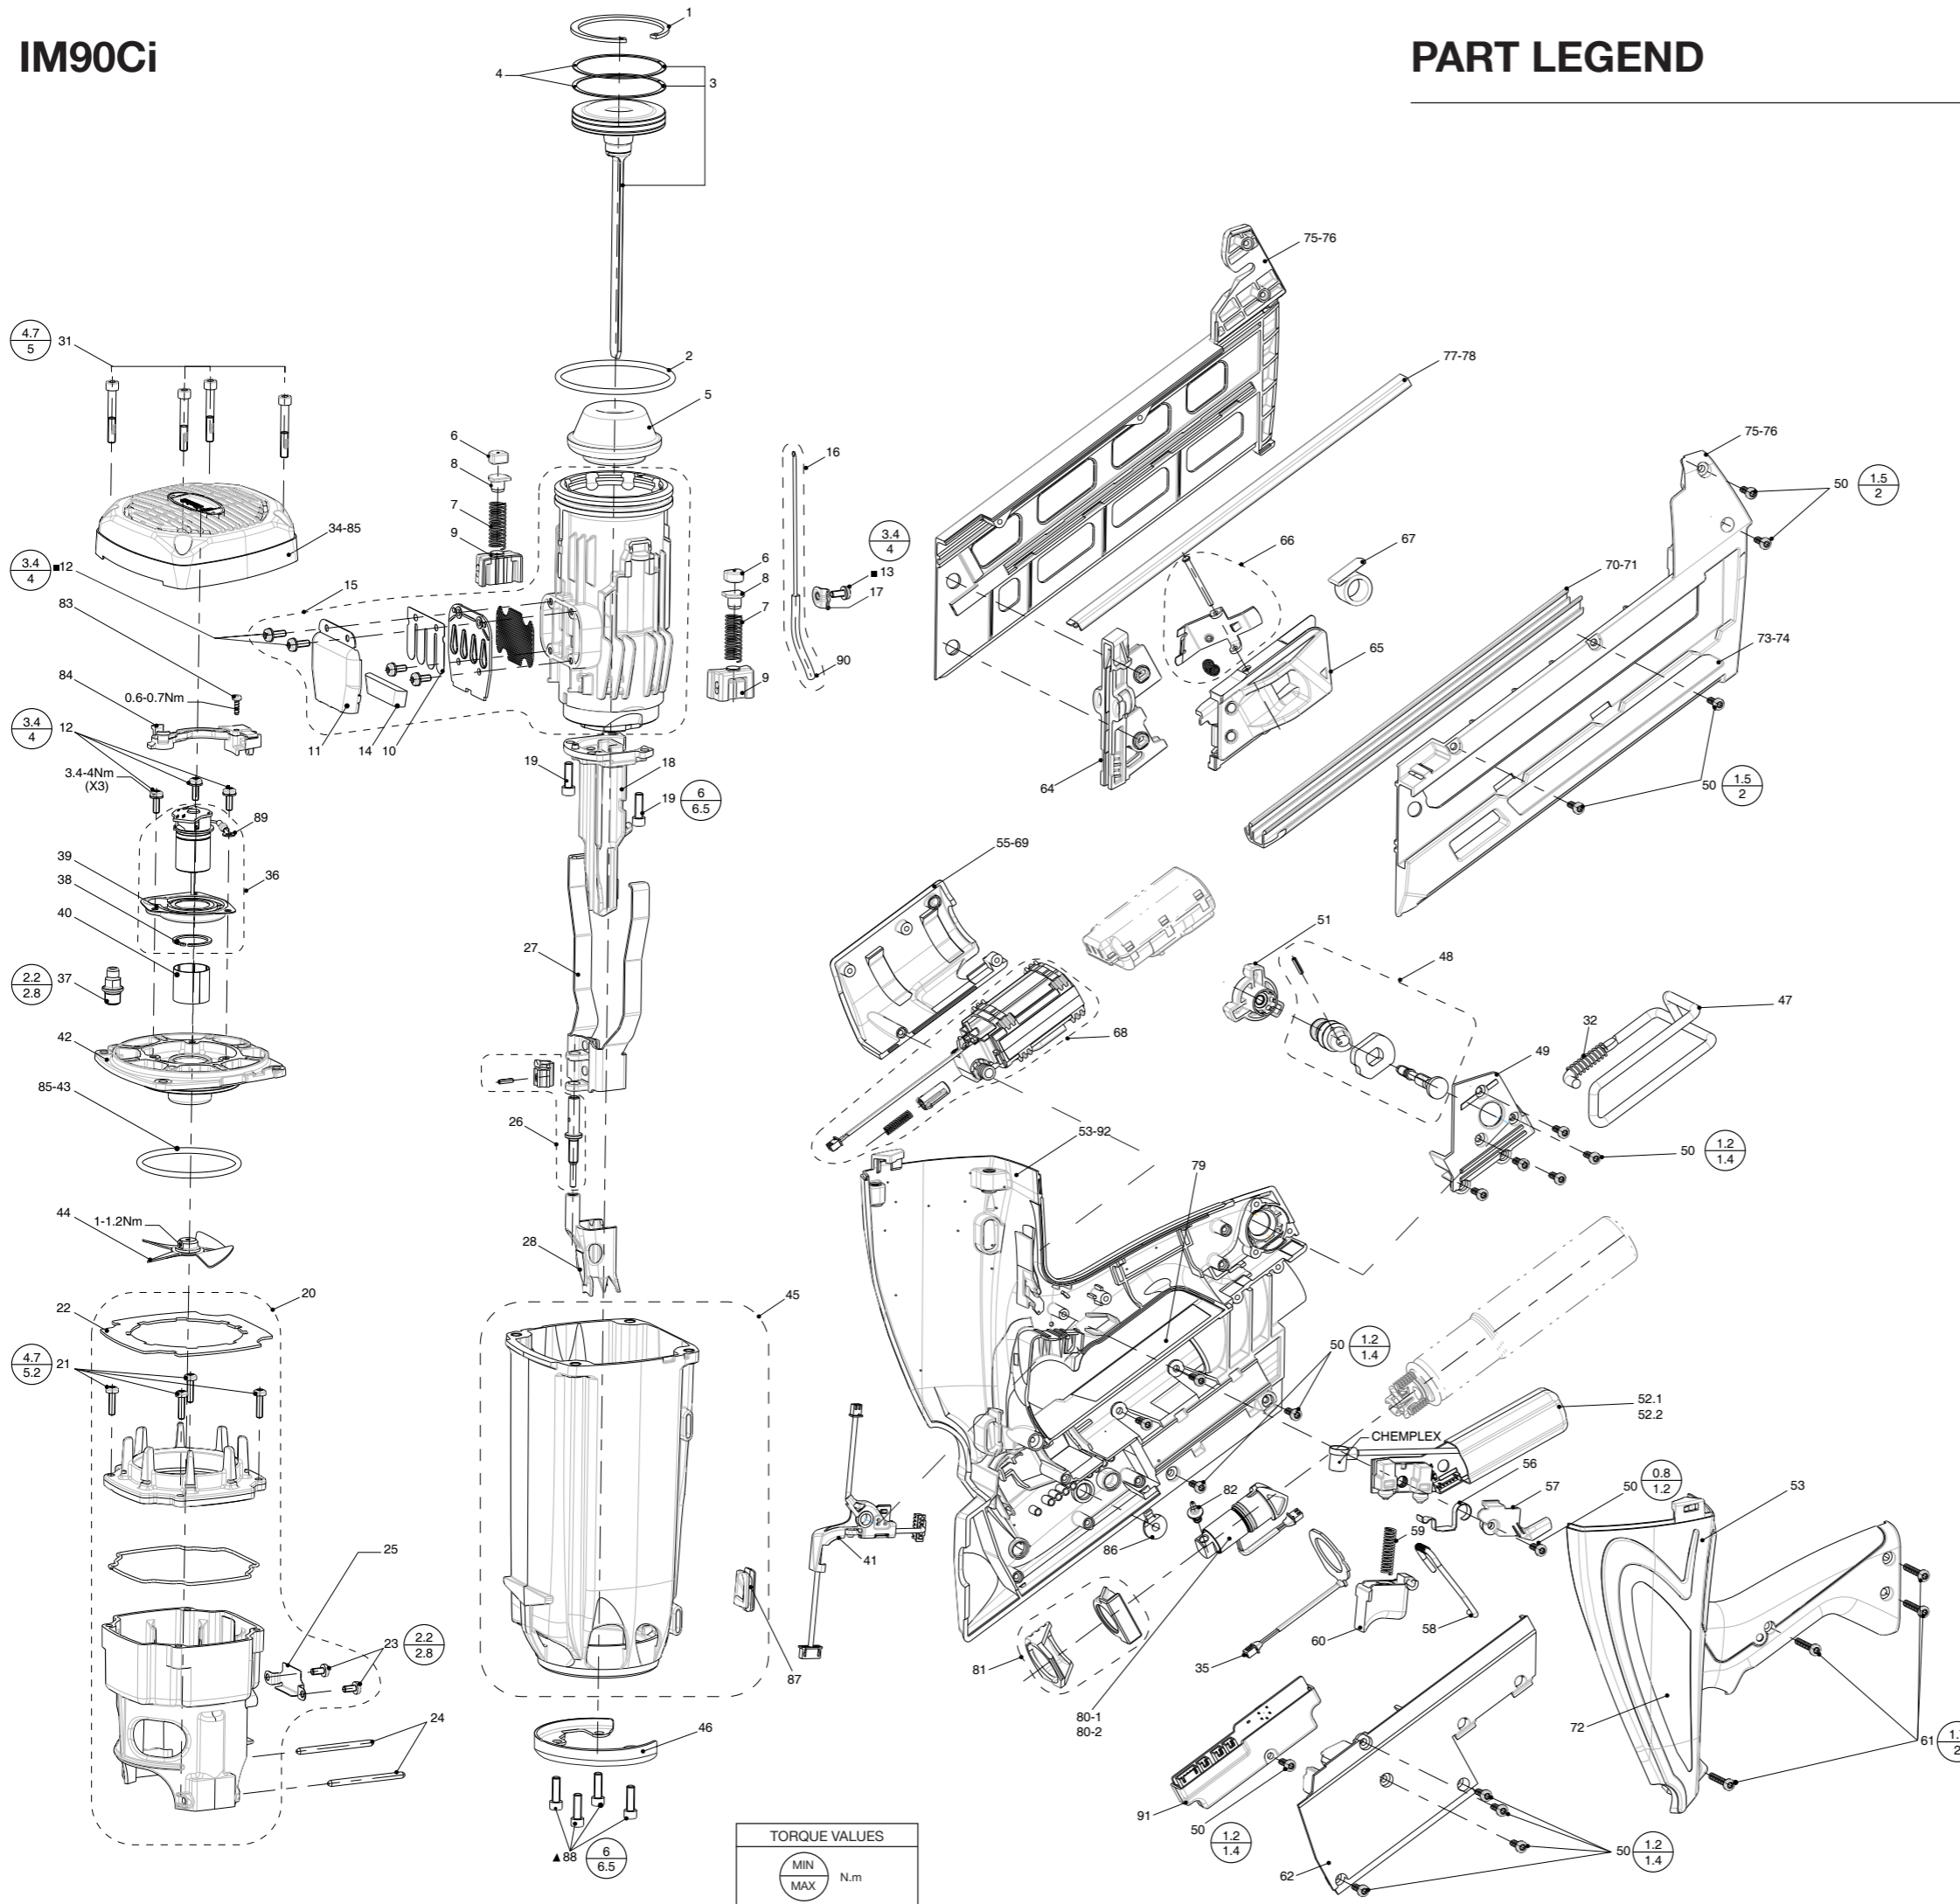

TOOL SCHEMATIC AND PARTS

1	336680	1	Retainer ring
2	013743	1	Cylinder o-ring
3	013735	1	Piston assembly
4	336670	2	Piston ring
5	013778	1	Bumper
6	013758	2	Rubber stop
7	013779	2	Combustion chamber spring
8	019071	2	Combustion chamber spring guide
9	019072	2	Combustion chamber spring assembly
10	336560	1	Reed valve
11	336580	1	Muffler cover
■ 12	405141	5	Screw swage form 4-11
■ 13	405140	1	Screw swage form 4-9
14	336570	1	Muffler
15	013751	1	Cylinder assembly
16	013737	1	Injection pipe assembly
17	013738	1	Bracket fuel line
18	013757	1	Nose
■ 19	013796	2	Screw CHC M5-16
20	013749	1	Combustion Chamber Assembly
21	900456	4	Screw swage form 4-15
22	013750	1	Seal
23	013805	2	Screw taprite 4x8
24	013781	2	Combustion chamber stop pin
25	019073	1	Combustion chamber lock out
26	013742	1	Knob assembly
27	013744	1	Upper probe assembly
28	019074	1	Probe
31	013797	4	Screw CHC M5-35
32	019075	1	Hook spring
33	013748	1	Filter
34	019121	1	Cap
35	019076	1	Antenna
36	019077	1	Motor assembly
37	013731	1	Spark plug assembly (901706)
38	321610	1	Retaining ring
39	334310	1	Motor mount
40	321590	1	Motor sleeve
41	019078	1	Wire assembly
42	013740	1	Cylinder head
43	321650	1	Cylinder head O-Ring
44	321660	1	Fan blade assembly
45	013769	1	Carter
46	013787	1	Nose protection
47	019079	1	Hook assembly
48	013792	1	Magazine ball assembly
49	019081	1	Cover ball
50	013798	19	Screw Eco-syn Torx 4x12
51	013793	1	Magazine knob
52-1	019096	1	Red S-MEFI
52-2	019097	1	Black S-MEFI
53	019082	1	Handle assembly
55	019083	1	Handle label
56	013734	1	Contact level
57	013785	1	Contact plate
58	019084	1	Combustion chamber lock bar
59	013783	1	Trigger spring
60	019119	1	Trigger
61	013799	4	Screw Eco-syn Torx 4x25
62	019085	1	Handle cover
64	013741	1	Shear block
65	013761	1	Follower assembly
66	013762	1	Follower button assembly
67	013767	1	Follower spring
68	019086	1	Battery terminal assembly
69	019092	1	Battery cap
70	013764	1	Cover plate magazine (short)
71	013765	1	Cover plate magazine (long)
72	019115	1	Assembly carter labels
73	019099	1	Magazine label (short)
74	019101	1	Magazine label (long)
75	013759	1	Magazine assembly (short)
76	013760	1	Magazine assembly (long)
77	013763	1	Nail channel (short)
78	013766	1	Nail channel (long)
79	019087	1	Name plate label
80-1	019116	1	Red electrovalve assembly
80-2	019117	1	Black electrovalve assembly
81	019088	1	Eject button assembly
82	013739	1	Electrovalve plug connection
83	404702	1	Screw thread forming 6 x 3/8
84	013808	1	Wires guide
85	013231	1	Maintenance kit (filter + o'ring)
86	019089	1	Power button
87	013812	1	Electrovalve heat protection
▲ 88	013813	4	Screw CHC M5-16
89	014771	1	Fan motor ground wire
90	014772	1	Rubber fuel injection tube
91	019091	1	DEL assembly
92	019118	1	Gauges sticker