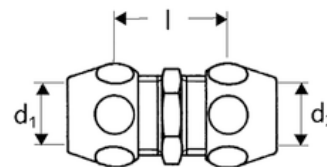

Order number: 06 442 06 99

Straight double screw connection

with two compression screw connections
For copper pipe $\varnothing 12 \times \varnothing 10$

Details:

- Material: brass conform German drinking water regulation
- Surface: chrome
- Weight: 0.09 kg/pc.
- Packaging unit: 25
- Dimension: DN 15 G 1/2 ext. thread x DN 10 G 3/8 ext. thread

Versions:

Dimension: DN 10 G 3/8 ext. thread x DN 10 G 3/8 ext. thread Order No.: [06 436 06 99](#)

For copper pipe $\varnothing 8$ mm, chrome, PU 20, W: 0.05 kg/pc.

Dimension: DN 10 G 3/8 ext. thread x DN 10 G 3/8 ext. thread Order No.: [06 437 06 99](#)

For copper pipe $\varnothing 10$ mm, chrome, PU 20, W: 0.05 kg/pc.

Dimension: DN 15 G 1/2 ext. thread x DN 15 G 1/2 ext. thread Order No.: [06 438 06 99](#)

For copper pipe $\varnothing 12$ mm, chrome, PU 20, W: 0.11 kg/pc.

Dimension: DN 10 G 3/8 ext. thread x DN 10 G 3/8 ext. thread Order No.: [06 441 06 99](#)

For copper pipe $\varnothing 10$ mm x $\varnothing 8$ mm, chrome, PU 25, W: 0.05 kg/pc.

Dimension: DN 10 G 3/8 ext. thread x DN 10 G 3/8 ext. thread Order No.: [06 529 06 99](#)