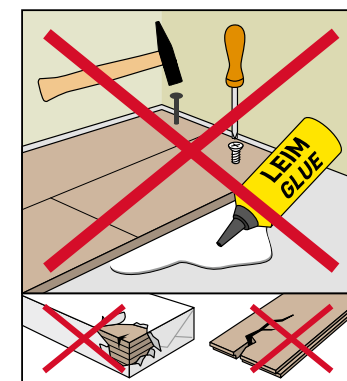

SWISS KRONO TEX GMBH & CO. KG
 Wittstocker Chaussee 1
 D-16909 Heiligengrabe / Germany
www.swisskrono.de
www.swisskrono.com

REMOVAL

Installation clips:
 YouTube-Chanel
SWISS KRONO
 Heiligengrabe