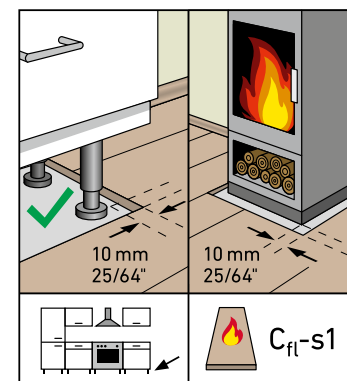

SWISS KRONO TEX GMBH & CO. KG
 Wittstocker Chaussee 1
 D-16909 Heiligengrabe / Germany
www.swisskrono.de
www.swisskrono.com

REMOVAL

Installation clips:
 YouTube-Chanel
SWISS KRONO
 Heiligengrabe