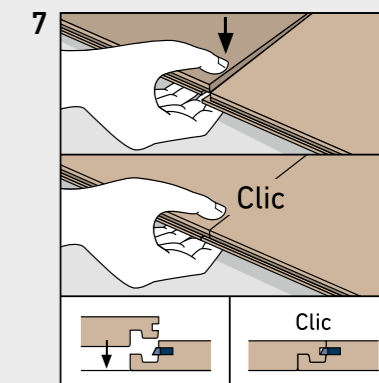

SWISS KRONO TEX GMBH & CO. KG
 Wittstocker Chaussee 1
 D-16909 Heiligengrabe / Germany
www.swisskrono.de
www.swisskrono.com

REMOVAL

Installation clips:
 YouTube-Chanel
SWISS KRONO
 Heiligengrabe