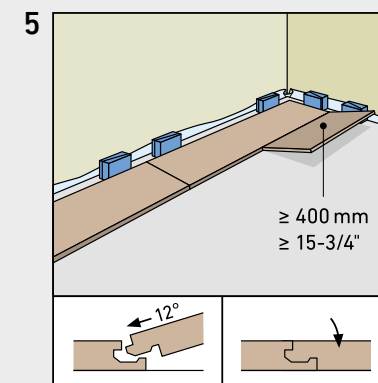

SWISS KRONO TEX GMBH & CO. KG
 Wittstocker Chaussee 1
 D-16909 Heiligengrabe / Germany
www.swisskrono.de
www.swisskrono.com

REMOVAL

Installation clips:
 YouTube-Chanel
SWISS KRONO
 Heiligengrabe