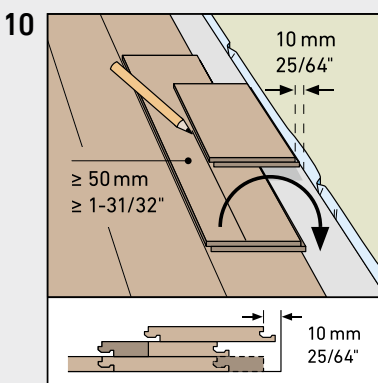

SWISS KRONO TEX GMBH & CO. KG
 Wittstocker Chaussee 1
 D-16909 Heiligengrabe / Germany
www.swisskrono.de
www.swisskrono.com

REMOVAL

Installation clips:
 YouTube-Chanel
SWISS KRONO
 Heiligengrabe