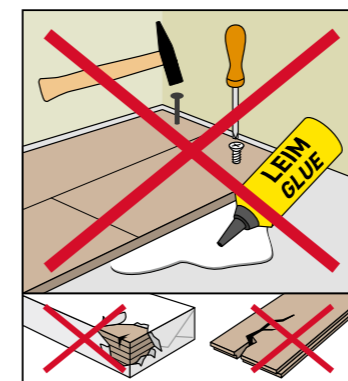

SWISS KRONO TEX GMBH & CO. KG
 Wittstocker Chaussee 1
 D-16909 Heiligengrabe / Germany
www.swisskrono.de
www.swisskrono.com

REMOVAL

Installation clips:
 YouTube-Chanel
SWISS KRONO
 Heiligengrabe