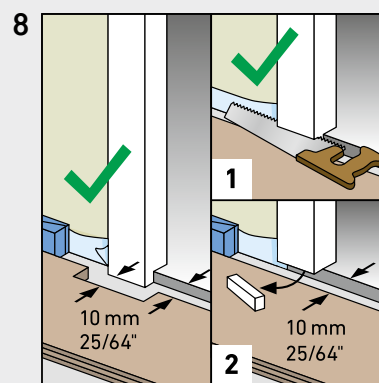

SWISS KRONO TEX GMBH & CO. KG
 Wittstocker Chaussee 1
 D-16909 Heiligengrabe / Germany
www.swisskrono.de
www.swisskrono.com

REMOVAL

Installation clips:
 YouTube-Chanel
SWISS KRONO
 Heiligengrabe