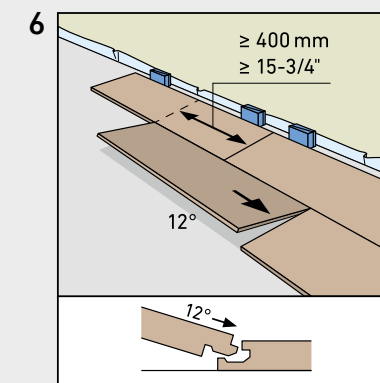

SWISS KRONO TEX GMBH & CO. KG
 Wittstocker Chaussee 1
 D-16909 Heiligengrabe / Germany
www.swisskrono.de
www.swisskrono.com

REMOVAL

Installation clips:
 YouTube-Chanel
SWISS KRONO
 Heiligengrabe