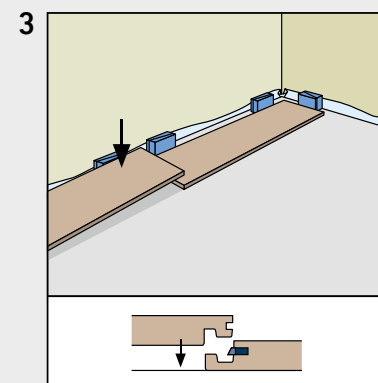

SWISS KRONO TEX GMBH & CO. KG
 Wittstocker Chaussee 1
 D-16909 Heiligengrabe / Germany
www.swisskrono.de
www.swisskrono.com

REMOVAL

Installation clips:
 YouTube-Chanel
SWISS KRONO
 Heiligengrabe