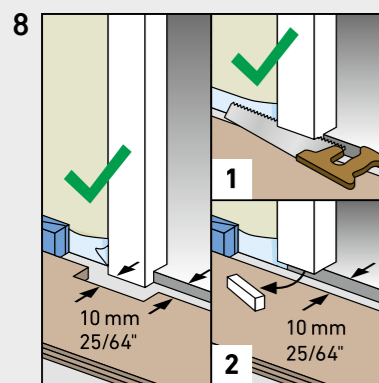

SWISS KRONO TEX GMBH & CO. KG
 Wittstocker Chaussee 1
 D-16909 Heiligengrabe / Germany
www.swisskrono.de
www.swisskrono.com

REMOVAL

Installation clips:
 YouTube-Chanel
SWISS KRONO
 Heiligengrabe