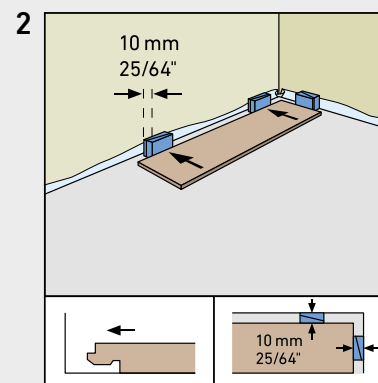

SWISS KRONO TEX GMBH & CO. KG
 Wittstocker Chaussee 1
 D-16909 Heiligengrabe / Germany
www.swisskrono.de
www.swisskrono.com

REMOVAL

Installation clips:
 YouTube-Chanel
SWISS KRONO
 Heiligengrabe