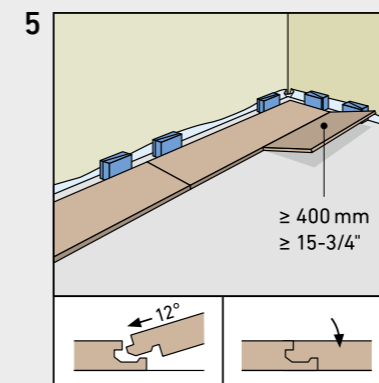

SWISS KRONO TEX GMBH & CO. KG
 Wittstocker Chaussee 1
 D-16909 Heiligengrabe / Germany
www.swisskrono.de
www.swisskrono.com

REMOVAL

Installation clips:
 YouTube-Chanel
SWISS KRONO
 Heiligengrabe