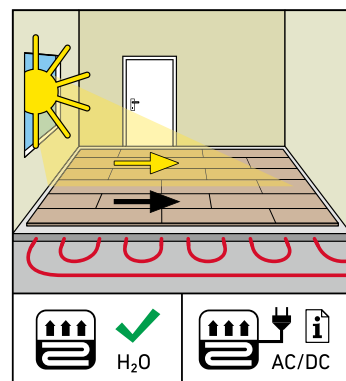

SWISS KRONO TEX GMBH & CO. KG
 Wittstocker Chaussee 1
 D-16909 Heiligengrabe / Germany
www.swisskrono.de
www.swisskrono.com

REMOVAL

Installation clips:
 YouTube-Chanel
SWISS KRONO
 Heiligengrabe