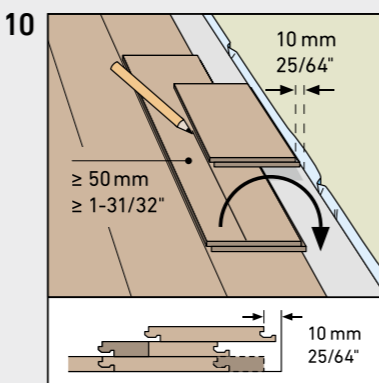

SWISS KRONO TEX GMBH & CO. KG
 Wittstocker Chaussee 1
 D-16909 Heiligengrabe / Germany
www.swisskrono.de
www.swisskrono.com

REMOVAL

Installation clips:
 YouTube-Chanel
SWISS KRONO
 Heiligengrabe