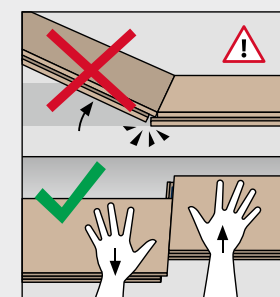

SWISS KRONO TEX GMBH & CO. KG
 Wittstocker Chaussee 1
 D-16909 Heiligengrabe / Germany
www.swisskrono.de
www.swisskrono.com

REMOVAL

Installation clips:
 YouTube-Chanel
SWISS KRONO
 Heiligengrabe