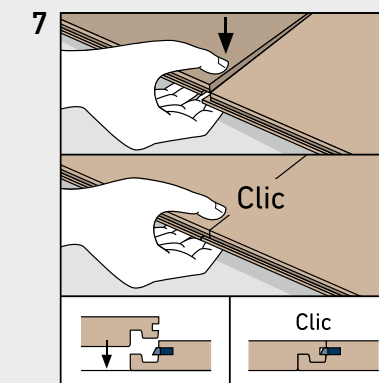

SWISS KRONO TEX GMBH & CO. KG
 Wittstocker Chaussee 1
 D-16909 Heiligengrabe / Germany
www.swisskrono.de
www.swisskrono.com

REMOVAL

Installation clips:
 YouTube-Chanel
SWISS KRONO
 Heiligengrabe