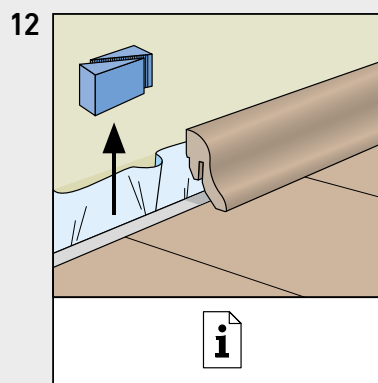

SWISS KRONO TEX GMBH & CO. KG
 Wittstocker Chaussee 1
 D-16909 Heiligengrabe / Germany
www.swisskrono.de
www.swisskrono.com

REMOVAL

Installation clips:
 YouTube-Chanel
SWISS KRONO
 Heiligengrabe