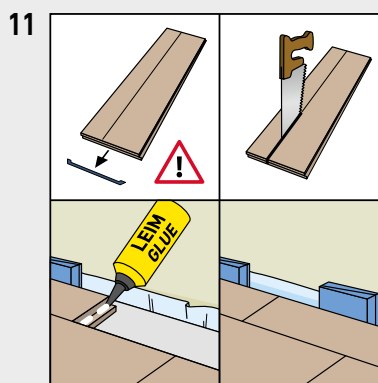

SWISS KRONO TEX GMBH & CO. KG
 Wittstocker Chaussee 1
 D-16909 Heiligengrabe / Germany
www.swisskrono.de
www.swisskrono.com

REMOVAL

Installation clips:
 YouTube-Chanel
SWISS KRONO
 Heiligengrabe