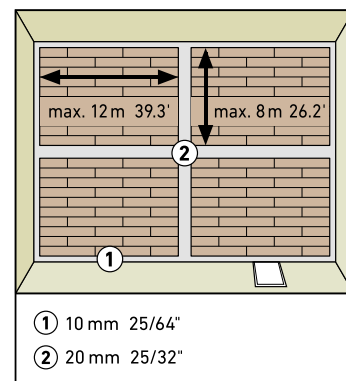

SWISS KRONO TEX GMBH & CO. KG
 Wittstocker Chaussee 1
 D-16909 Heiligengrabe / Germany
www.swisskrono.de
www.swisskrono.com

REMOVAL

Installation clips:
 YouTube-Chanel
SWISS KRONO
 Heiligengrabe