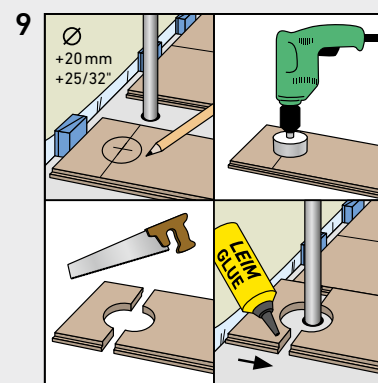

SWISS KRONO TEX GMBH & CO. KG
 Wittstocker Chaussee 1
 D-16909 Heiligengrabe / Germany
www.swisskrono.de
www.swisskrono.com

REMOVAL

Installation clips:
 YouTube-Chanel
SWISS KRONO
 Heiligengrabe