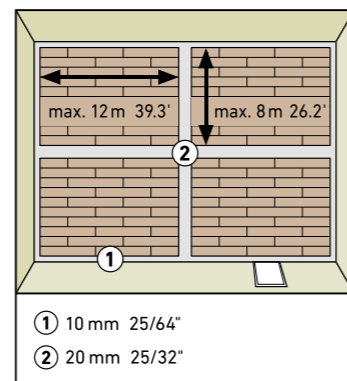

SWISS KRONO TEX GMBH & CO. KG
 Wittstocker Chaussee 1
 D-16909 Heiligengrabe / Germany
www.swisskrono.de
www.swisskrono.com

REMOVAL

Installation clips:
 YouTube-Chanel
SWISS KRONO
 Heiligengrabe