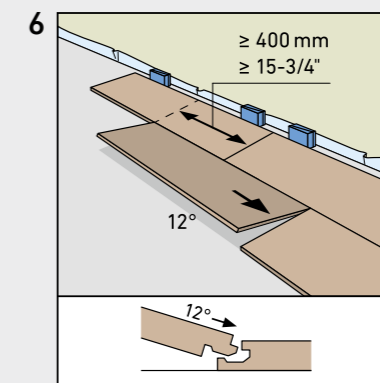

SWISS KRONO TEX GMBH & CO. KG
 Wittstocker Chaussee 1
 D-16909 Heiligengrabe / Germany
www.swisskrono.de
www.swisskrono.com

REMOVAL

Installation clips:
 YouTube-Chanel
SWISS KRONO
 Heiligengrabe