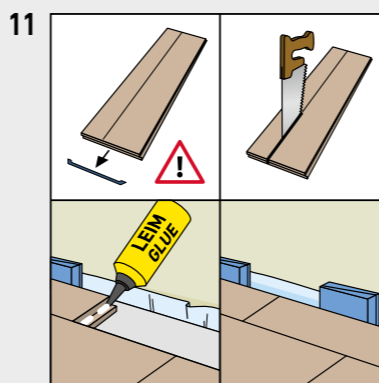

SWISS KRONO TEX GMBH & CO. KG
 Wittstocker Chaussee 1
 D-16909 Heiligengrabe / Germany
www.swisskrono.de
www.swisskrono.com

REMOVAL

Installation clips:
 YouTube-Chanel
SWISS KRONO
 Heiligengrabe