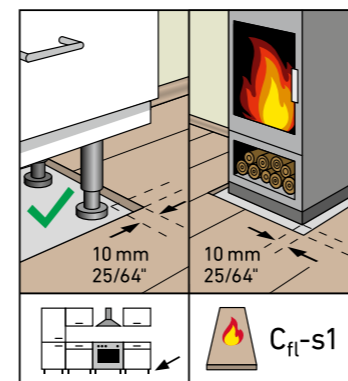

SWISS KRONO TEX GMBH & CO. KG
 Wittstocker Chaussee 1
 D-16909 Heiligengrabe / Germany
www.swisskrono.de
www.swisskrono.com

REMOVAL

Installation clips:
 YouTube-Chanel
SWISS KRONO
 Heiligengrabe