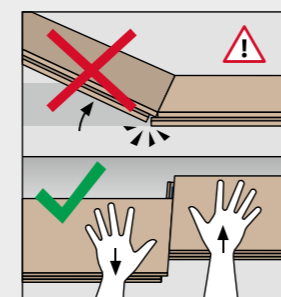

SWISS KRONO TEX GMBH & CO. KG
 Wittstocker Chaussee 1
 D-16909 Heiligengrabe / Germany
www.swisskrono.de
www.swisskrono.com

REMOVAL

Installation clips:
 YouTube-Chanel
SWISS KRONO
 Heiligengrabe