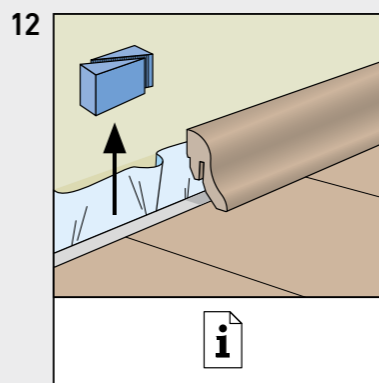

SWISS KRONO TEX GMBH & CO. KG
 Wittstocker Chaussee 1
 D-16909 Heiligengrabe / Germany
www.swisskrono.de
www.swisskrono.com

REMOVAL

Installation clips:
 YouTube-Chanel
SWISS KRONO
 Heiligengrabe