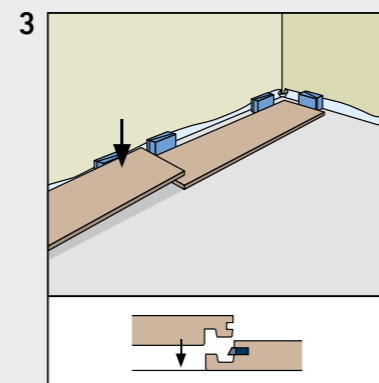

SWISS KRONO TEX GMBH & CO. KG
 Wittstocker Chaussee 1
 D-16909 Heiligengrabe / Germany
www.swisskrono.de
www.swisskrono.com

REMOVAL

Installation clips:
 YouTube-Chanel
SWISS KRONO
 Heiligengrabe