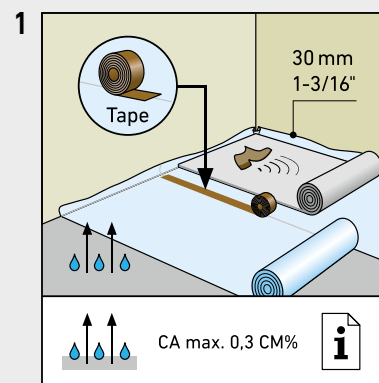

SWISS KRONO TEX GMBH & CO. KG
 Wittstocker Chaussee 1
 D-16909 Heiligengrabe / Germany
www.swisskrono.de
www.swisskrono.com

REMOVAL

Installation clips:
 YouTube-Chanel
SWISS KRONO
 Heiligengrabe