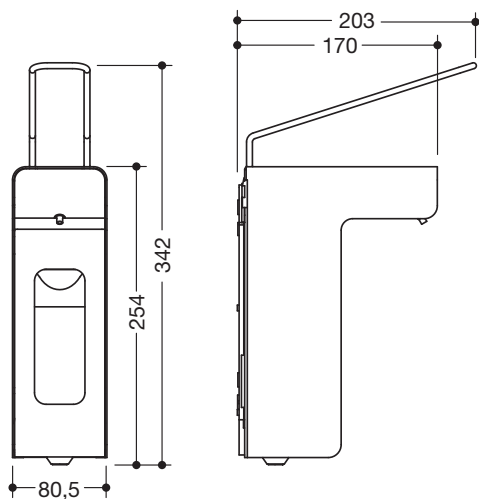

Disinfectant or soap dispenser 900.06.00360

- basic body made of high-quality stainless steel, powder-coated in the HEWI colours DX (matt white), DC (matt black), AY (matt light grey pearl mica) and SC (matt dark grey pearl mica)
- front cover made of high-quality stainless steel, powder coated, with viewing window
- for dispensing controlled quantities of chlorine-free, alcohol-based hand disinfectants or liquid soaps
- for 500 ml Euro standard bottles
- the disposable bottle are easy to replace from the front
- dispenser with long lever, lockable
- dosing quantity adjustable in several steps: 0.7 ml, 1.0 ml, 1.2 ml, 1.5 ml (depending on the viscosity of the product)
- dosing pump made of stainless steel
- compatible with hygienic packaging (collapsing bottle with disposable pump)
- dispenser and pump dishwasher safe and autoclavable up to 134 °C, 3 bar
- 80.5 mm wide, 342 mm high, 203 mm deep
- incl. 500 ml empty container for free refilling
- including non-corrosive HEWI fixing material

Dimensions in mm

Surfaces/Colours

The colour AY will be discontinued 31.03.2023

Alternative surfaces

Technical information subject to alteration, 10th June 2022

HEWI Heinrich Wilke GmbH
 Postfach 1260
 D-34442 Bad Arolsen