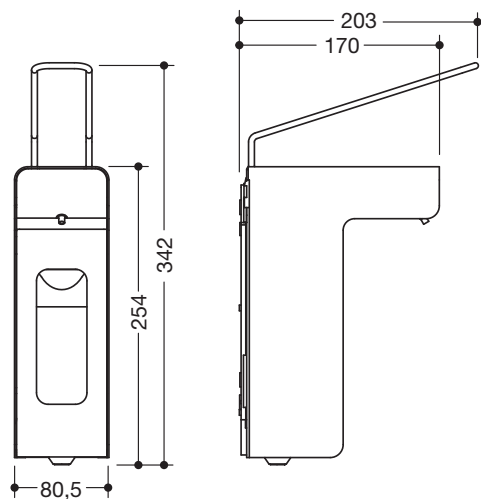

Disinfectant or soap dispenser 900.06.00360

- basic body made of high-quality stainless steel, powder-coated in the HEWI colours DX (matt white), DC (matt black), AY (matt light grey pearl mica) and SC (matt dark grey pearl mica)
- front cover made of high-quality stainless steel, powder coated, with viewing window
- for dispensing controlled quantities of chlorine-free, alcohol-based hand disinfectants or liquid soaps
- for 500 ml Euro standard bottles
- the disposable bottle are easy to replace from the front
- dispenser with long lever, lockable
- dosing quantity adjustable in several steps: 0.7 ml, 1.0 ml, 1.2 ml, 1.5 ml (depending on the viscosity of the product)
- dosing pump made of stainless steel
- compatible with hygienic packaging (collapsing bottle with disposable pump)
- dispenser and pump dishwasher safe and autoclavable up to 134 °C, 3 bar
- 80.5 mm wide, 342 mm high, 203 mm deep
- incl. 500 ml empty container for free refilling
- including non-corrosive HEWI fixing material

Dimensions in mm

Surfaces/Colours

The colour AY will be discontinued 31.03.2023

Alternative surfaces

Technical information subject to alteration, 10th June 2022

HEWI Heinrich Wilke GmbH
 Postfach 1260
 D-34442 Bad Arolsen