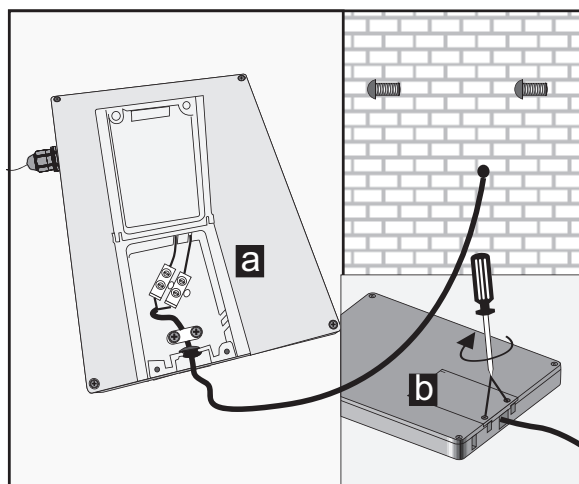

Cannot be connected to a wall dimmer – must have constant power supply.

5

6

7

Use: The mirror has a touch function where you can turn the light on and off with a light touch.

Maintenance

Cleaning with cleaning agents designed for bathrooms is recommended. Avoid using a scouring sponge as this can scratch the product. Water and soap residues are wiped off immediately with a soft cloth. Avoid: cleaning agent with a scouring effect or that contains solvents!

For example: acids, chlorine, caustic soda and ammonia (ammonia) must not be used!

Product lifecycle

The light source in this product is not replaceable so when the light source has stopped working the entire product must be replaced.

When the product stops working, deliver the unit to your local recycling station.