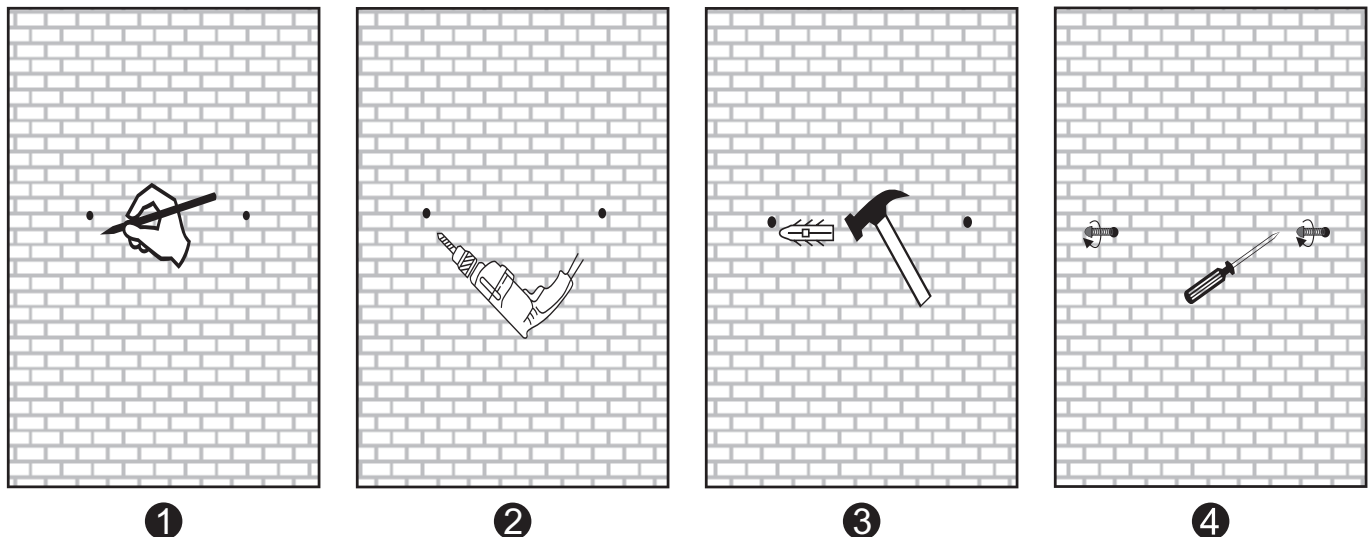

**Ø 800mm / H37mm**

Product Specifications	LED Mirror
Material	DL-73
Dimensions	Ø 800mm / H37mm
Ingress Protection Grade	IP44
Voltage	Input 230V~50Hz, output DC12V
Power with light source	17W
Rated power with drive	20W
Color	5000K
Luminous	2100LM
Lifespan	30000 Hours

**Ø 900mm / H37mm**

Product Specifications	LED Mirror
Material	DL-73
Dimensions	Ø 900mm / H37mm
Ingress Protection Grade	IP44
Voltage	Input 230V~50Hz, output DC12V
Power with light source	18.6W
Rated power with drive	20W
Color	5000K
Luminous	2400LM
Lifespan	30000 Hours

The mirror has IP44 which means it is suitable for installation in wet rooms zone 2.

**Installation**

Recommended tools

Recommended mounting height: 1940mm

Cannot be connected to a wall dimmer – must have constant power supply.