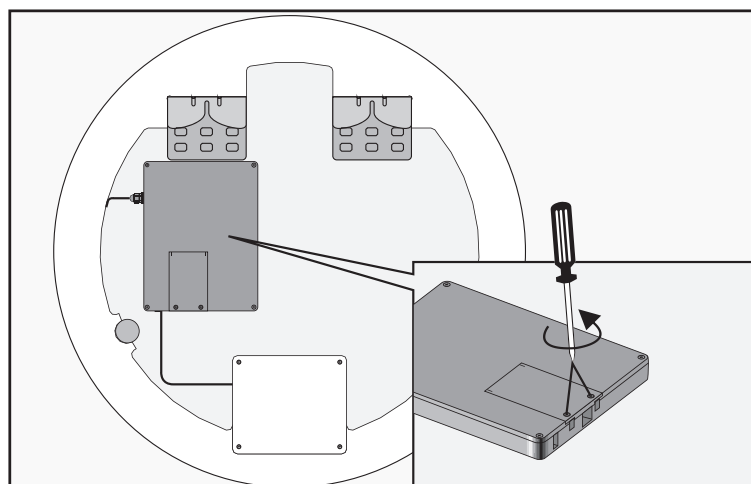

**Ø 800mm / H37mm**

Product Specifications	LED Mirror
Material	DL-73
Dimensions	Ø 800mm / H37mm
Ingress Protection Grade	IP44
Voltage	Input 230V~50Hz, output DC12V
Power with light source	17W
Rated power with drive	20W
Color	5000K
Luminous	2100LM
Lifespan	30000 Hours

**Ø 900mm / H37mm**

Product Specifications	LED Mirror
Material	DL-73
Dimensions	Ø 900mm / H37mm
Ingress Protection Grade	IP44
Voltage	Input 230V~50Hz, output DC12V
Power with light source	18.6W
Rated power with drive	20W
Color	5000K
Luminous	2400LM
Lifespan	30000 Hours

The mirror has IP44 which means it is suitable for installation in wet rooms zone 2.

**Installation**

Recommended tools

Recommended mounting height: 1940mm

Cannot be connected to a wall dimmer – must have constant power supply.