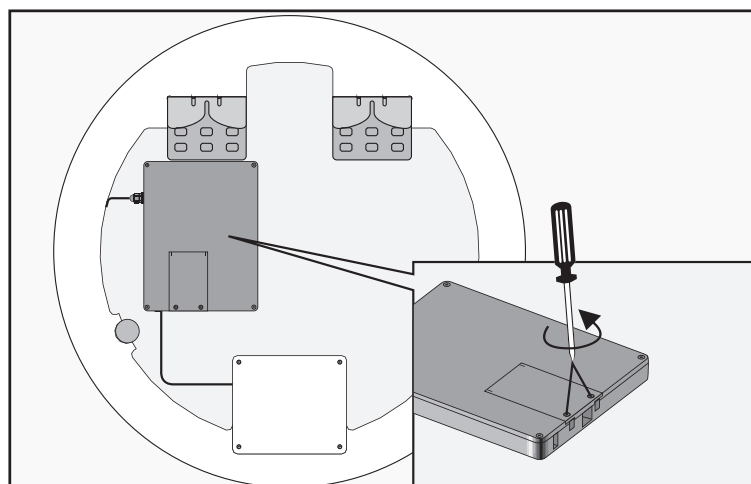

Cannot be connected to a wall dimmer – must have constant power supply.

5