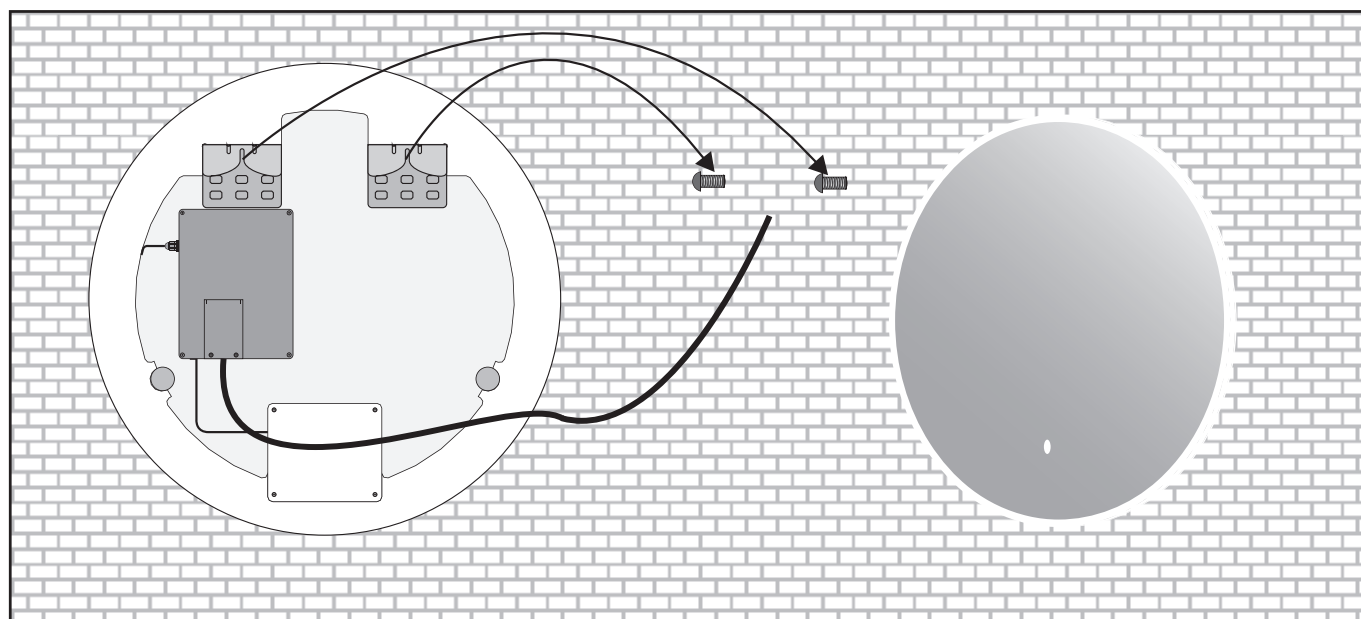

7

Use: The mirror has a touch function where you can turn the light on and off with a light touch.

Maintenance

Cleaning with cleaning agents designed for bathrooms is recommended. Avoid using a scouring sponge as this can scratch the product. Water and soap residues are wiped off immediately with a soft cloth. Avoid: cleaning agent with a scouring effect or that contains solvents!

For example: acids, chlorine, caustic soda and ammonia (ammonia) must not be used!

Product lifecycle

The light source in this product is not replaceable so when the light source has stopped working the entire product must be replaced.

When the product stops working, deliver the unit to your local recycling station.