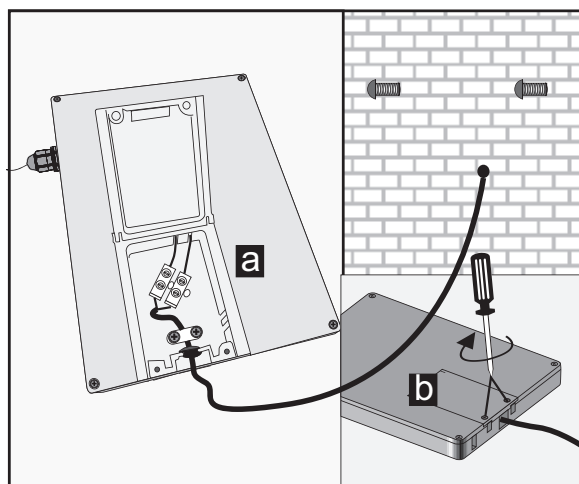

**Ø 900mm / H37mm**

Product Specifications	LED Mirror
Material	DL-73
Dimensions	Ø 900mm / H37mm
Ingress Protection Grade	IP44
Voltage	Input 230V~50Hz, output DC12V
Power with light source	18.6W
Rated power with drive	20W
Color	5000K
Luminous	2400LM
Lifespan	30000 Hours

The mirror has IP44 which means it is suitable for installation in wet rooms zone 2.

**Installation**

Recommended tools

Recommended mounting height: 1940mm

Cannot be connected to a wall dimmer – must have constant power supply.

5

6

7

**Use:** The mirror has a touch function where you can turn the light on and off with a light touch.