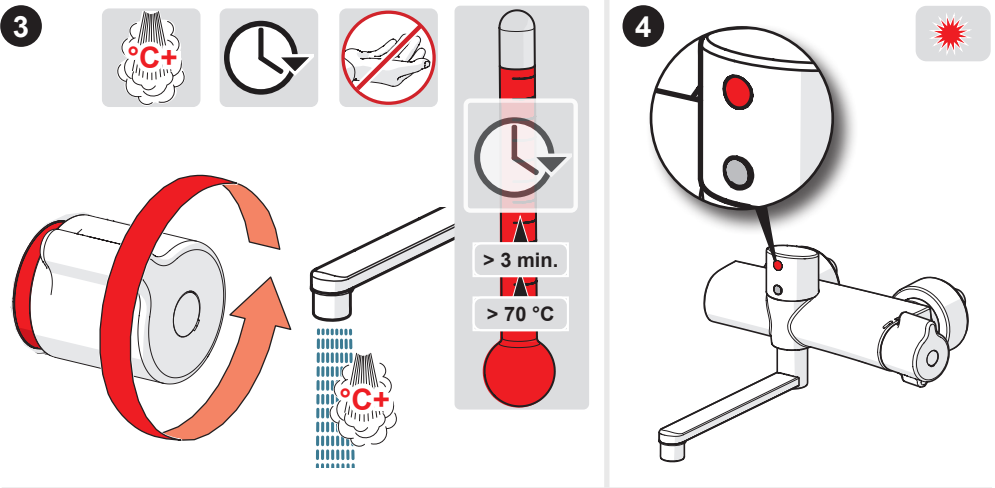

2 s ± 1 s

max. 2 min

ON / AUTOMATIC OFF

4 s

max. 5 min

Oras App

apps.oras.com

②