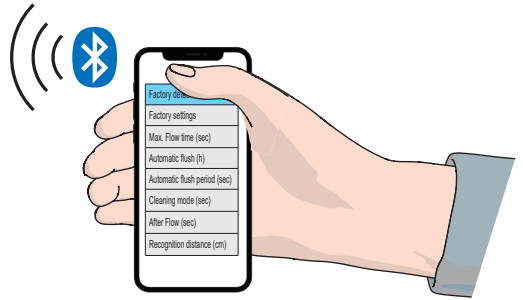

2 s ± 1 s

max. 2 min

ON / AUTOMATIC OFF

4 s

max. 5 min

Oras App

apps.oras.com

②