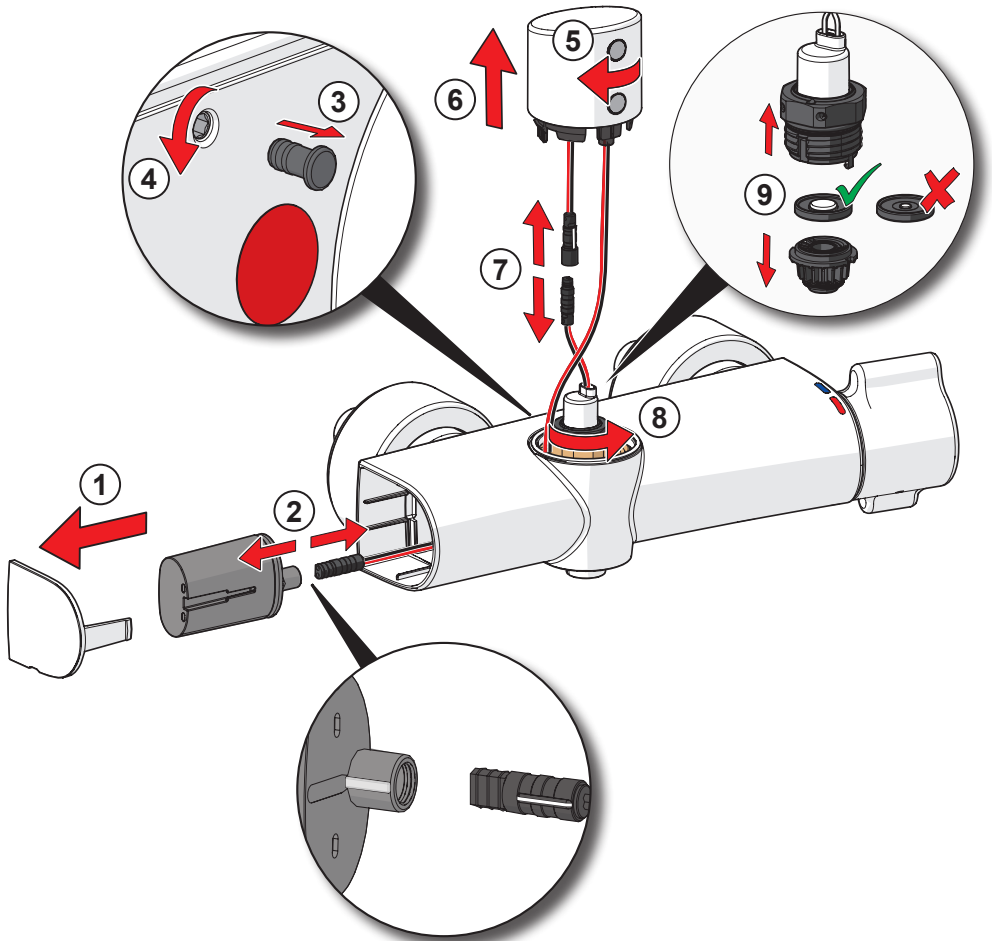

②

③

⑤

Lithium 2CR5 6V

①

①

cleaning.oras.com

Oras Group is a powerful European provider of sanitary fittings: the market leader in the Nordics and a leading company in Continental Europe. The company's mission is to make the use of water easy and sustainable and its vision is to become the European leader of advanced sanitary fittings. Oras Group has two strong brands: Oras and Hansa.