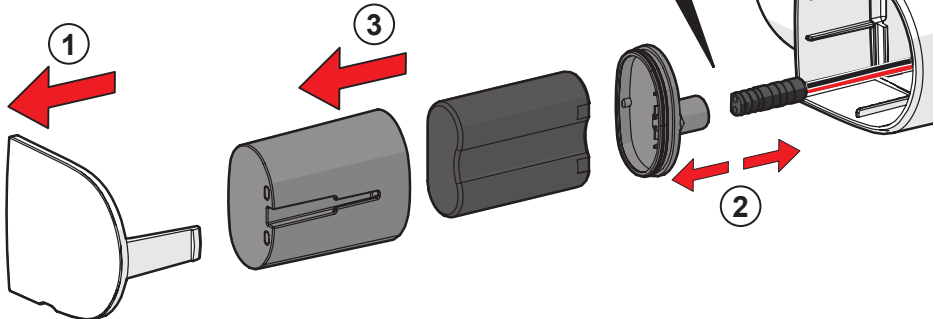

②

③

⑤

Lithium 2CR5 6V

①

①

cleaning.oras.com

Oras Group is a powerful European provider of sanitary fittings: the market leader in the Nordics and a leading company in Continental Europe. The company's mission is to make the use of water easy and sustainable and its vision is to become the European leader of advanced sanitary fittings. Oras Group has two strong brands: Oras and Hansa.