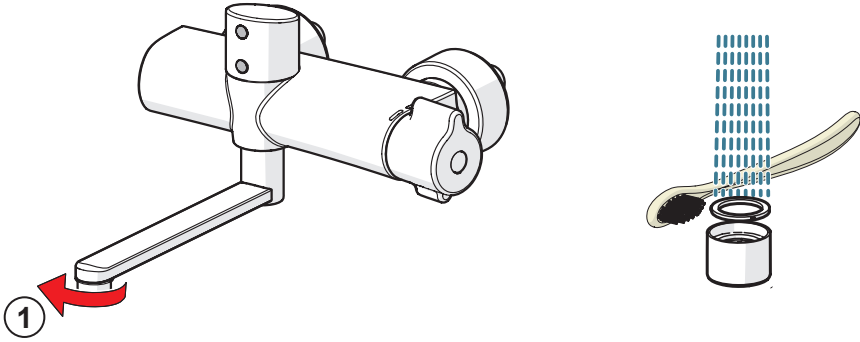

②

③

⑤

Lithium 2CR5 6V

①

①

cleaning.oras.com

Oras Group is a powerful European provider of sanitary fittings: the market leader in the Nordics and a leading company in Continental Europe. The company's mission is to make the use of water easy and sustainable and its vision is to become the European leader of advanced sanitary fittings. Oras Group has two strong brands: Oras and Hansa.