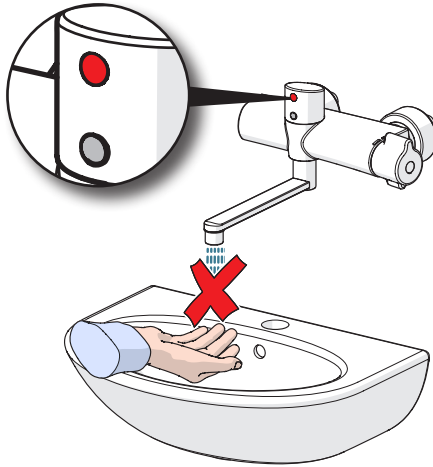

②

③

⑤

Lithium 2CR5 6V

①

①

cleaning.oras.com

Oras Group is a powerful European provider of sanitary fittings: the market leader in the Nordics and a leading company in Continental Europe. The company's mission is to make the use of water easy and sustainable and its vision is to become the European leader of advanced sanitary fittings. Oras Group has two strong brands: Oras and Hansa.