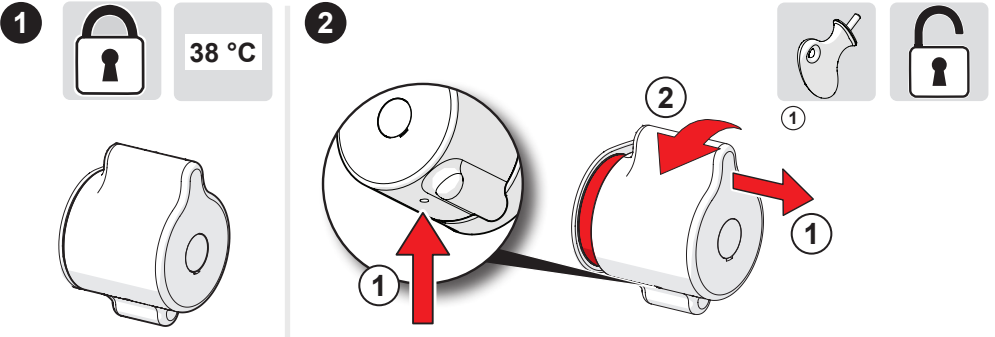

2 s ± 1 s

max. 2 min

ON / AUTOMATIC OFF

4 s

max. 5 min

Oras App

apps.oras.com

②