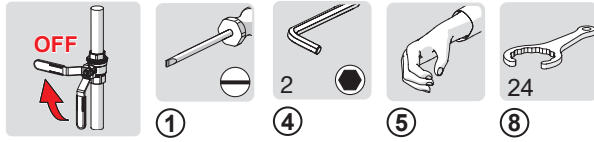

②

③

⑤

Lithium 2CR5 6V

①

①

cleaning.oras.com

Oras Group is a powerful European provider of sanitary fittings: the market leader in the Nordics and a leading company in Continental Europe. The company's mission is to make the use of water easy and sustainable and its vision is to become the European leader of advanced sanitary fittings. Oras Group has two strong brands: Oras and Hansa.