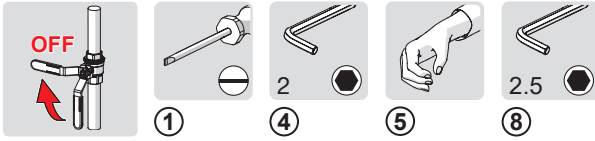

②

③

⑤

Lithium 2CR5 6V

①

①

cleaning.oras.com

Oras Group is a powerful European provider of sanitary fittings: the market leader in the Nordics and a leading company in Continental Europe. The company's mission is to make the use of water easy and sustainable and its vision is to become the European leader of advanced sanitary fittings. Oras Group has two strong brands: Oras and Hansa.