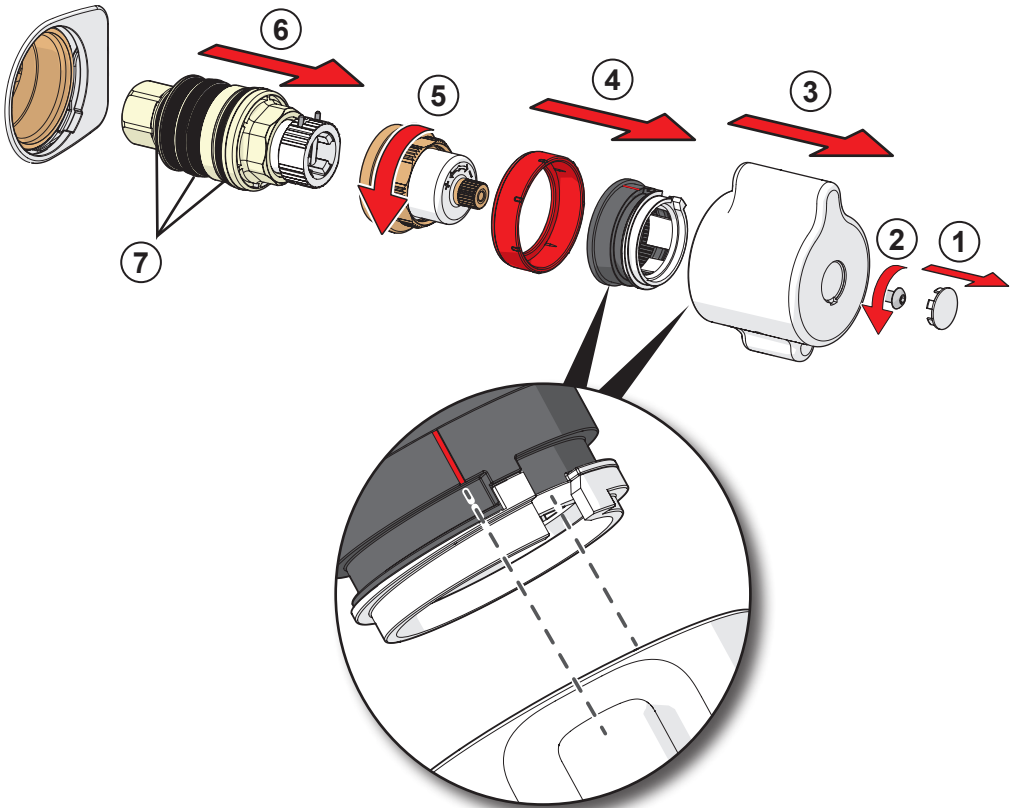

②

③

⑤

Lithium 2CR5 6V

①

①

cleaning.oras.com

Oras Group is a powerful European provider of sanitary fittings: the market leader in the Nordics and a leading company in Continental Europe. The company's mission is to make the use of water easy and sustainable and its vision is to become the European leader of advanced sanitary fittings. Oras Group has two strong brands: Oras and Hansa.