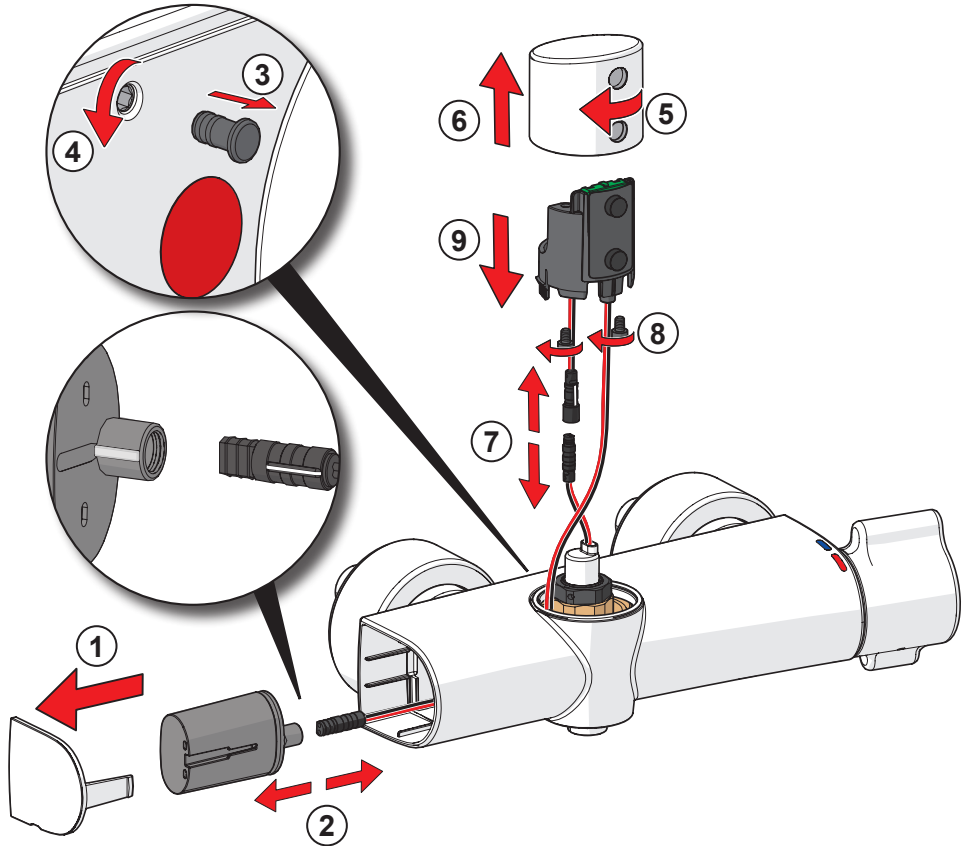

②

③

⑤

Lithium 2CR5 6V

①

①

cleaning.oras.com

Oras Group is a powerful European provider of sanitary fittings: the market leader in the Nordics and a leading company in Continental Europe. The company's mission is to make the use of water easy and sustainable and its vision is to become the European leader of advanced sanitary fittings. Oras Group has two strong brands: Oras and Hansa.