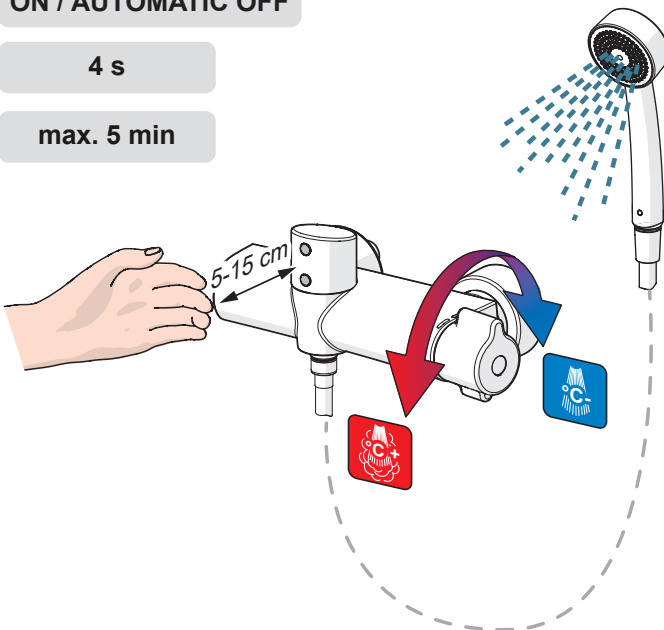

2 s ± 1 s

max. 2 min

ON / AUTOMATIC OFF

4 s

max. 5 min

Oras App

apps.oras.com

②