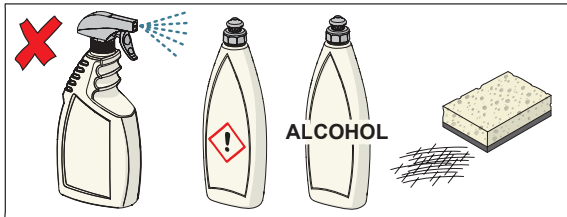

②

③

⑤

Lithium 2CR5 6V

①

①

cleaning.oras.com

Oras Group is a powerful European provider of sanitary fittings: the market leader in the Nordics and a leading company in Continental Europe. The company's mission is to make the use of water easy and sustainable and its vision is to become the European leader of advanced sanitary fittings. Oras Group has two strong brands: Oras and Hansa.