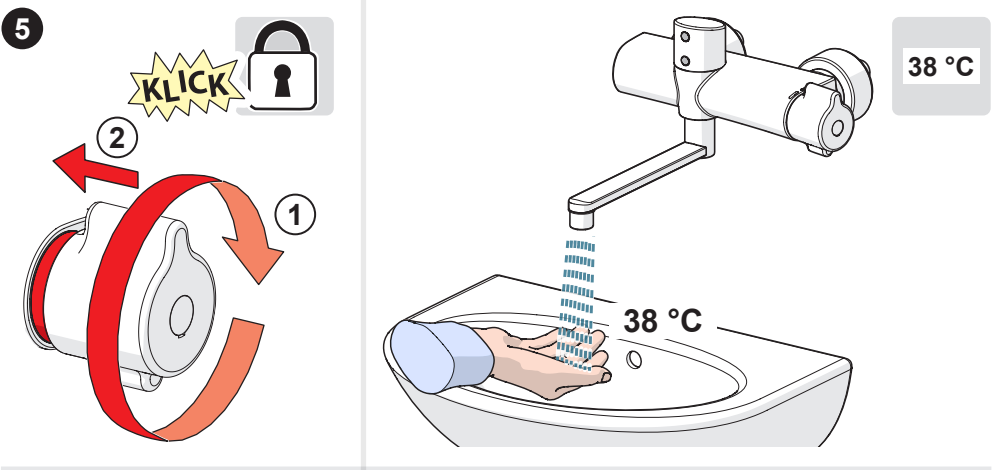

2 s ± 1 s

max. 2 min

ON / AUTOMATIC OFF

4 s

max. 5 min

Oras App

apps.oras.com

②