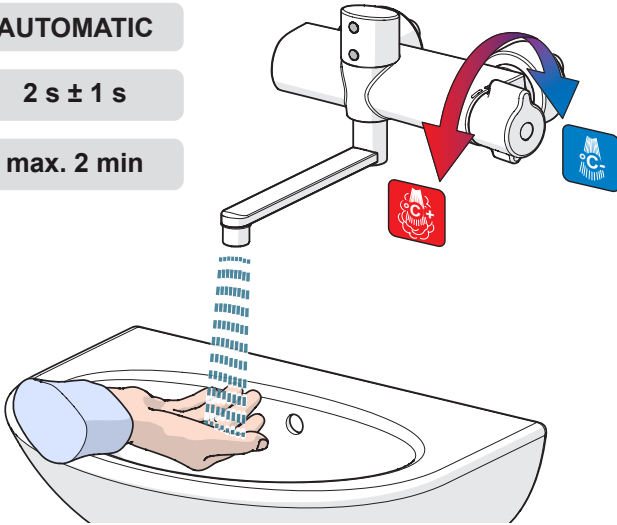

2 s ± 1 s

max. 2 min

ON / AUTOMATIC OFF

4 s

max. 5 min

Oras App

apps.oras.com

②