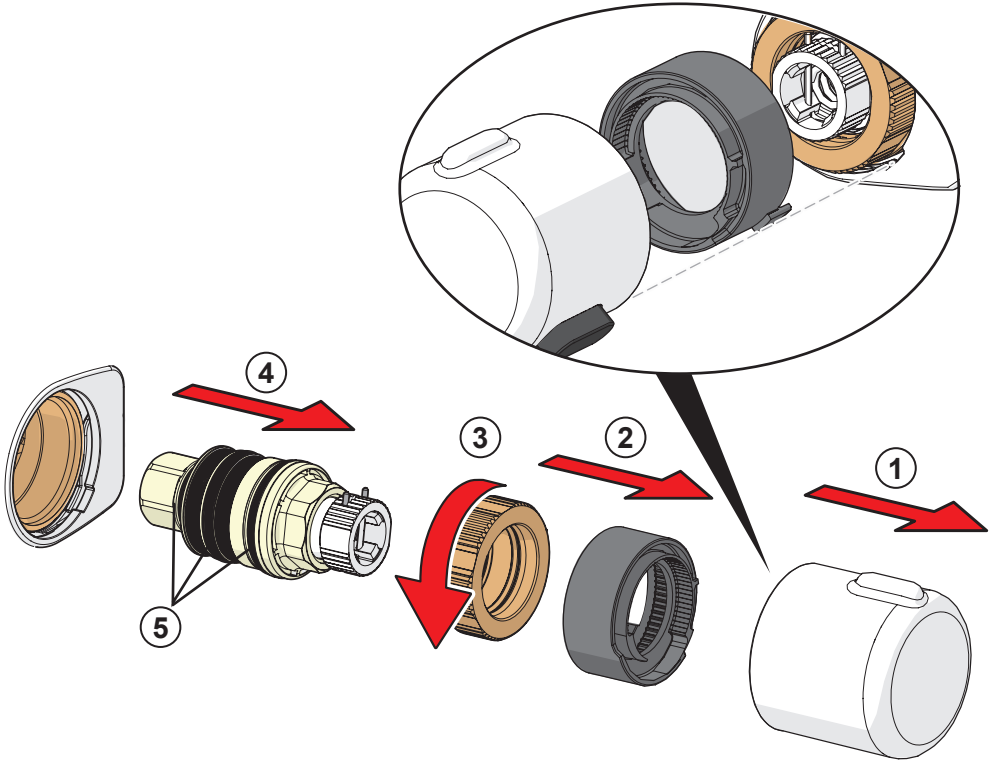

mpi.oras.com/7414U

①

②

cleaning.oras.com

Oras Group is a powerful European provider of sanitary fittings: the market leader in the Nordics and a leading company in Continental Europe. The company's mission is to make the use of water easy and sustainable and its vision is to become the European leader of advanced sanitary fittings. Oras Group has two strong brands: Oras and Hansa.