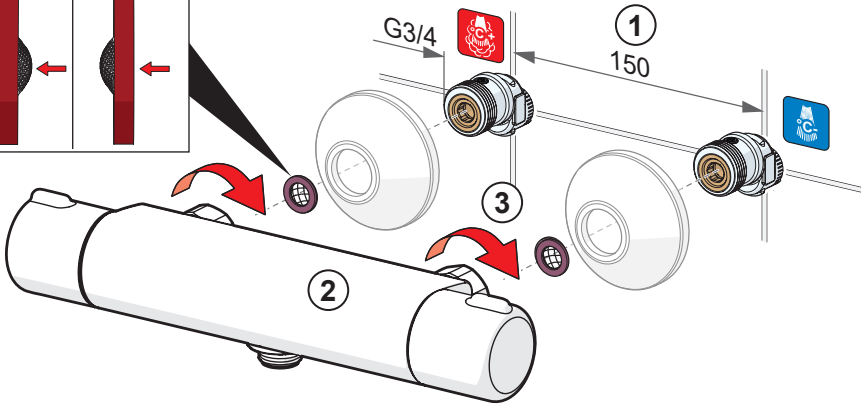

mpi.oras.com/7414U

①

②

cleaning.oras.com

Oras Group is a powerful European provider of sanitary fittings: the market leader in the Nordics and a leading company in Continental Europe. The company's mission is to make the use of water easy and sustainable and its vision is to become the European leader of advanced sanitary fittings. Oras Group has two strong brands: Oras and Hansa.