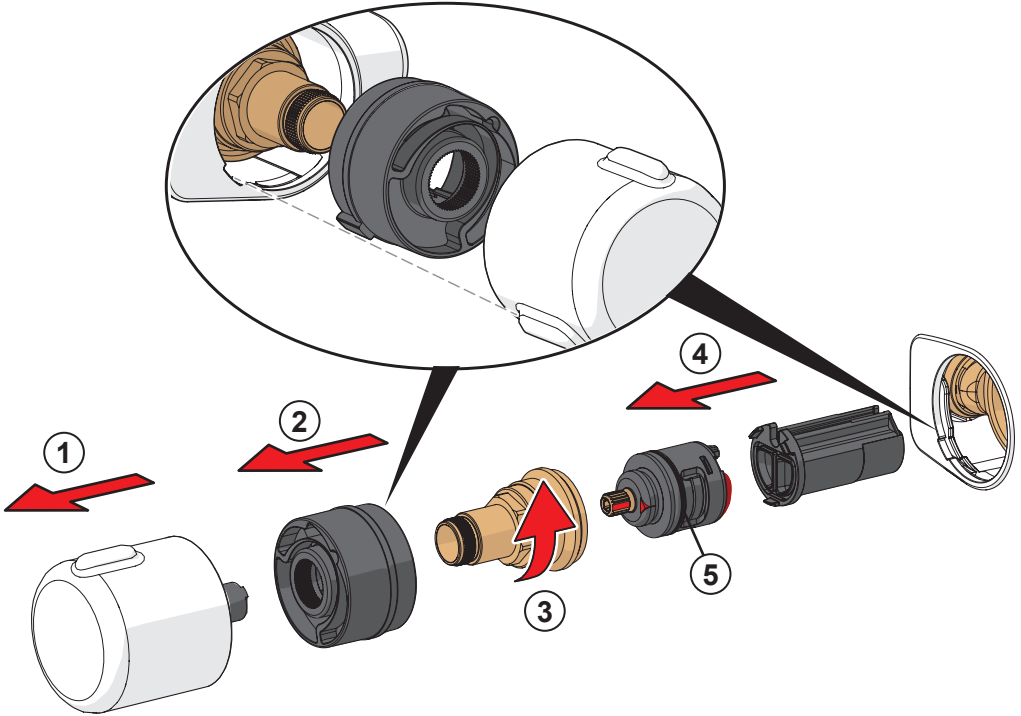

mpi.oras.com/7414U

①

②

cleaning.oras.com

Oras Group is a powerful European provider of sanitary fittings: the market leader in the Nordics and a leading company in Continental Europe. The company's mission is to make the use of water easy and sustainable and its vision is to become the European leader of advanced sanitary fittings. Oras Group has two strong brands: Oras and Hansa.