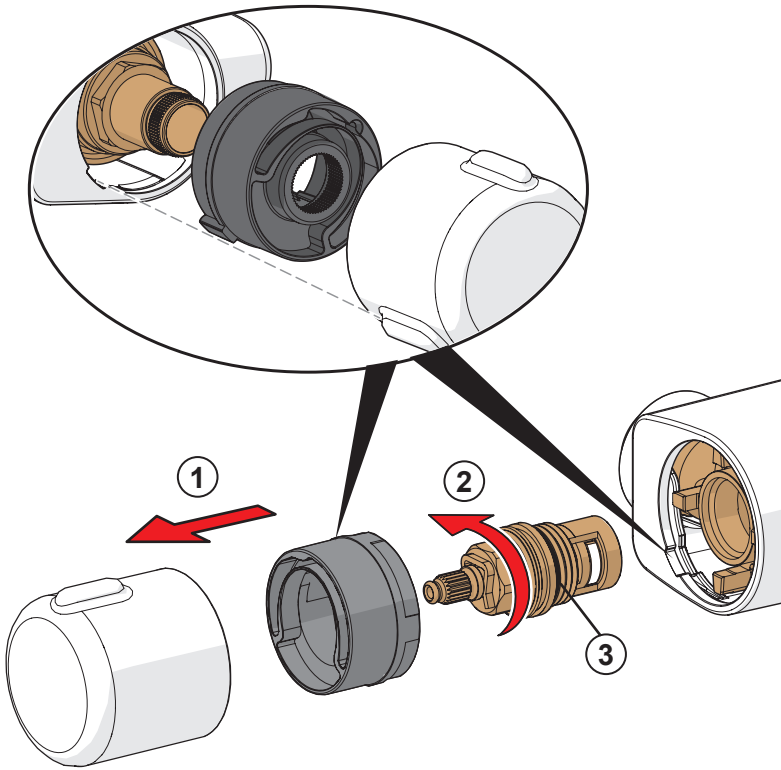

mpi.oras.com/7414U

①

②

cleaning.oras.com

Oras Group is a powerful European provider of sanitary fittings: the market leader in the Nordics and a leading company in Continental Europe. The company's mission is to make the use of water easy and sustainable and its vision is to become the European leader of advanced sanitary fittings. Oras Group has two strong brands: Oras and Hansa.