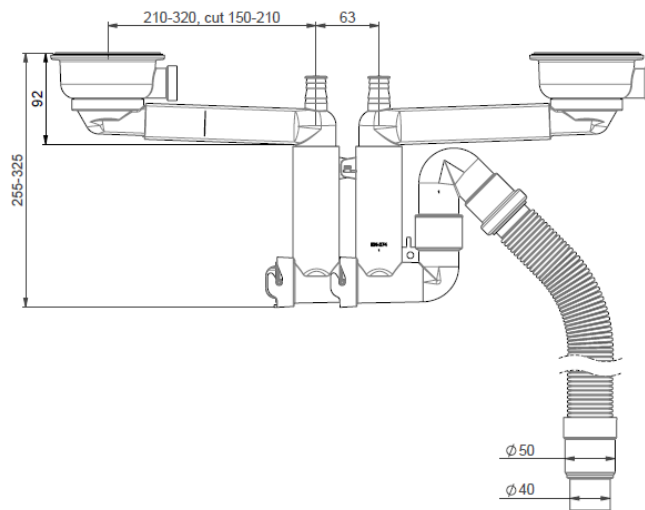

PREVEX

Innovative water traps for kitchens and bathrooms

Smartloc 2-bowl 114 mm strainers

Product Type Smartloc

Product Number 42K13A21

Dimensions Outlet 40/50 mm

Technical Drawing

Technical Info

Product Data

Product Name	Smartloc 2-bowl 114 mm strainers
Product Type	Smartloc
Product Number	42K13A21
EAN	6415859749354
Dimensions	Outlet 40/50 mm
Colour	Grey
Material	Recycled polypropene (RPP)
Compatible families	Smartloc