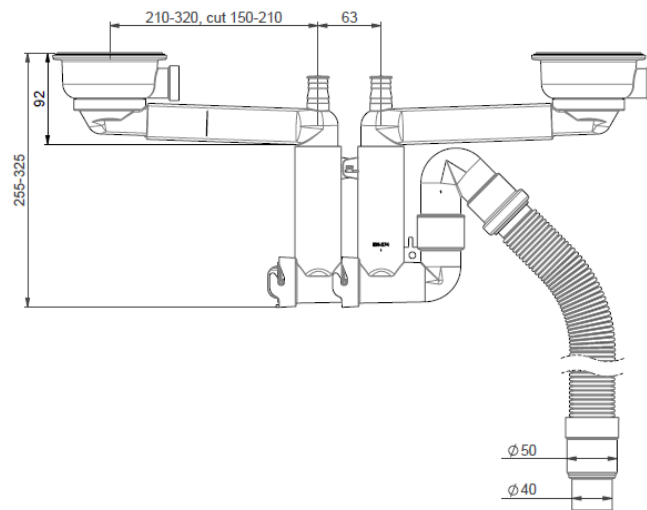

# Smartloc 2-bowl 114 mm strainers

Product Type Smartloc

Product Number 42K13A21

Dimensions Outlet 40/50 mm

## Technical Drawing

## Product Data

Product Name	Smartloc 2-bowl 114 mm strainers
Product Type	Smartloc
Product Number	42K13A21
EAN	6415859749354
Dimensions	Outlet 40/50 mm
Colour	Grey
Material	Recycled polypropene (RPP)
Compatible families	Smartloc