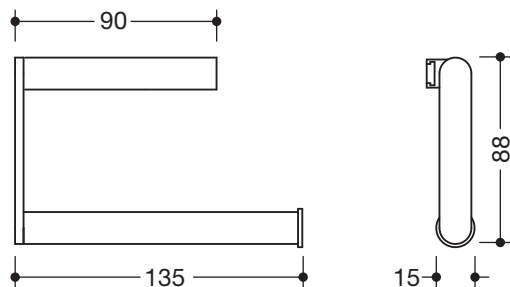

Product data sheet
Toilet roll holder 900.21.00060

HEWI

Toilet roll holder 900.21.00060

- U-shaped holder, open on the right-hand side
- hinged
- made of high-quality stainless steel, powder-coated in the HEWI colours DX (matt white), DC (matt black), AY (matt light grey pearl mica) and SC (matt dark grey pearl mica)
- 135 mm wide, 88 mm high, diameter 15 mm
- for wall mounting, concealed fixing
- including non-corrosive HEWI fixing material

Dimensions in mm

Surfaces/Colours

The colour AY will be discontinued 31.03.2023

Alternative surfaces

Technical information subject to alteration, 30th March 2022

HEWI Heinrich Wilke GmbH
Postfach 1260
D-34442 Bad Arolsen