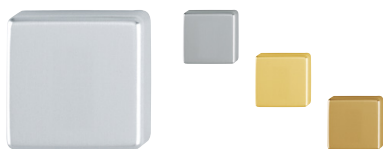

KVADRATISK BLINDSKILT

Silver	53066262
Stainless	53066296
Gold	53066277
Bronze	53066281