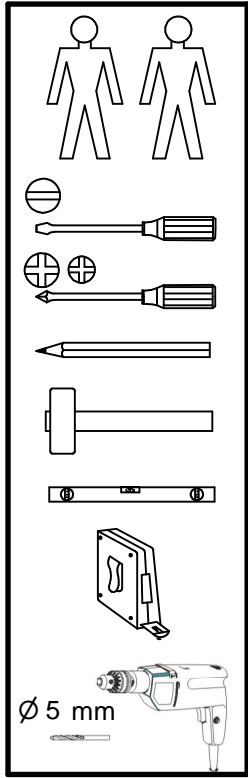

SNAPWALL

FOR SURFACE LOVERS

A	B	C1	C2	C3	D
1	F58-3005	475	545	15	1/1