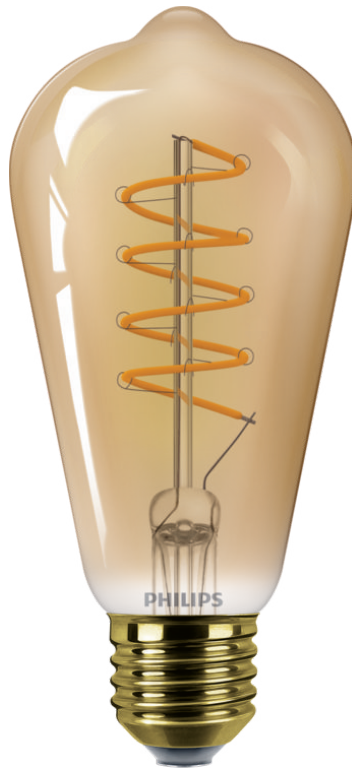

# PHILIPS

Lamp (Dimmable)

LED

5.5W-25W

E27

Flame

Dimming

8718699774851

## A light bulb like no other

Philips LED flame candles provide a beautiful, warm light effect and an exceptionally long life. Beautiful both switched on and switched off, this light bulb is the perfect match for chandelier fixtures with small (E14) fittings.