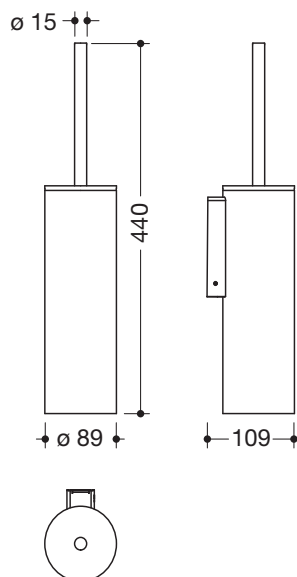

### Toilet brush unit with lid 900.20.00160

- WC brush set consisting of holder, WC brush pot and WC brush
- replacement of the brush head by bayonet lock
- removable inner container for cleaning
- made of high-quality stainless steel, powder-coated in the HEWI colours DX (white deep matt), DC (black deep matt), AY (light grey pearl mica deep matt) and SC (dark grey pearl mica deep matt)
- diameter 89 mm, 440 mm high, 106 mm deep
- for wall mounting, concealed fixing
- including corrosion-free HEWI fixing material

### Dimensions in mm