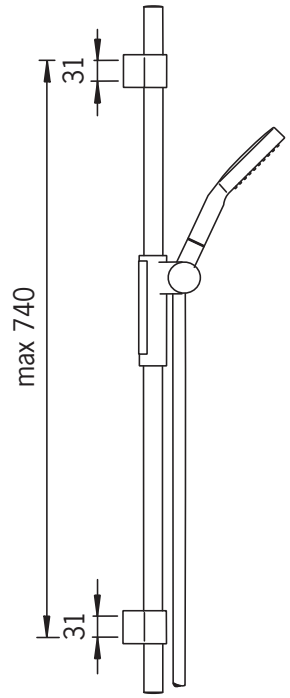

## Oras Hydra

Water Is Worth Loving.

..... 4

..... 9

..... 9

..... 17

**390**

max. +65°C

### 391

 x 4

 x 4

 x 4

 x 2

 x 1

### 392

 x 8

 x 8

 x 8

 x 2

 x 1

1

2