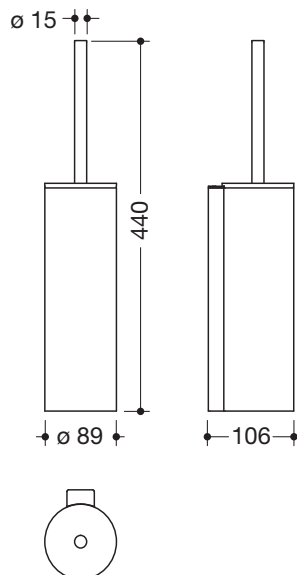

Toilet brush unit with lid 900.20.00140

- toilet brush unit consisting of holder, toilet brush pot and toilet brush
- replacement of brush head by bayonet lock
- removable inner bowl for cleaning
- made of metal, chrome-plated
- diameter 89 mm, 440 mm high, 106 mm deep
- for wall mounting, concealed fixing
- including corrosion-free HEWI fixing material

Dimensions in mm

Surface

Alternative surfaces

The colour AY will be discontinued 31.03.2023

Technical information subject to alteration, 30th March 2022

HEWI Heinrich Wilke GmbH
Postfach 1260
D-34442 Bad Arolsen