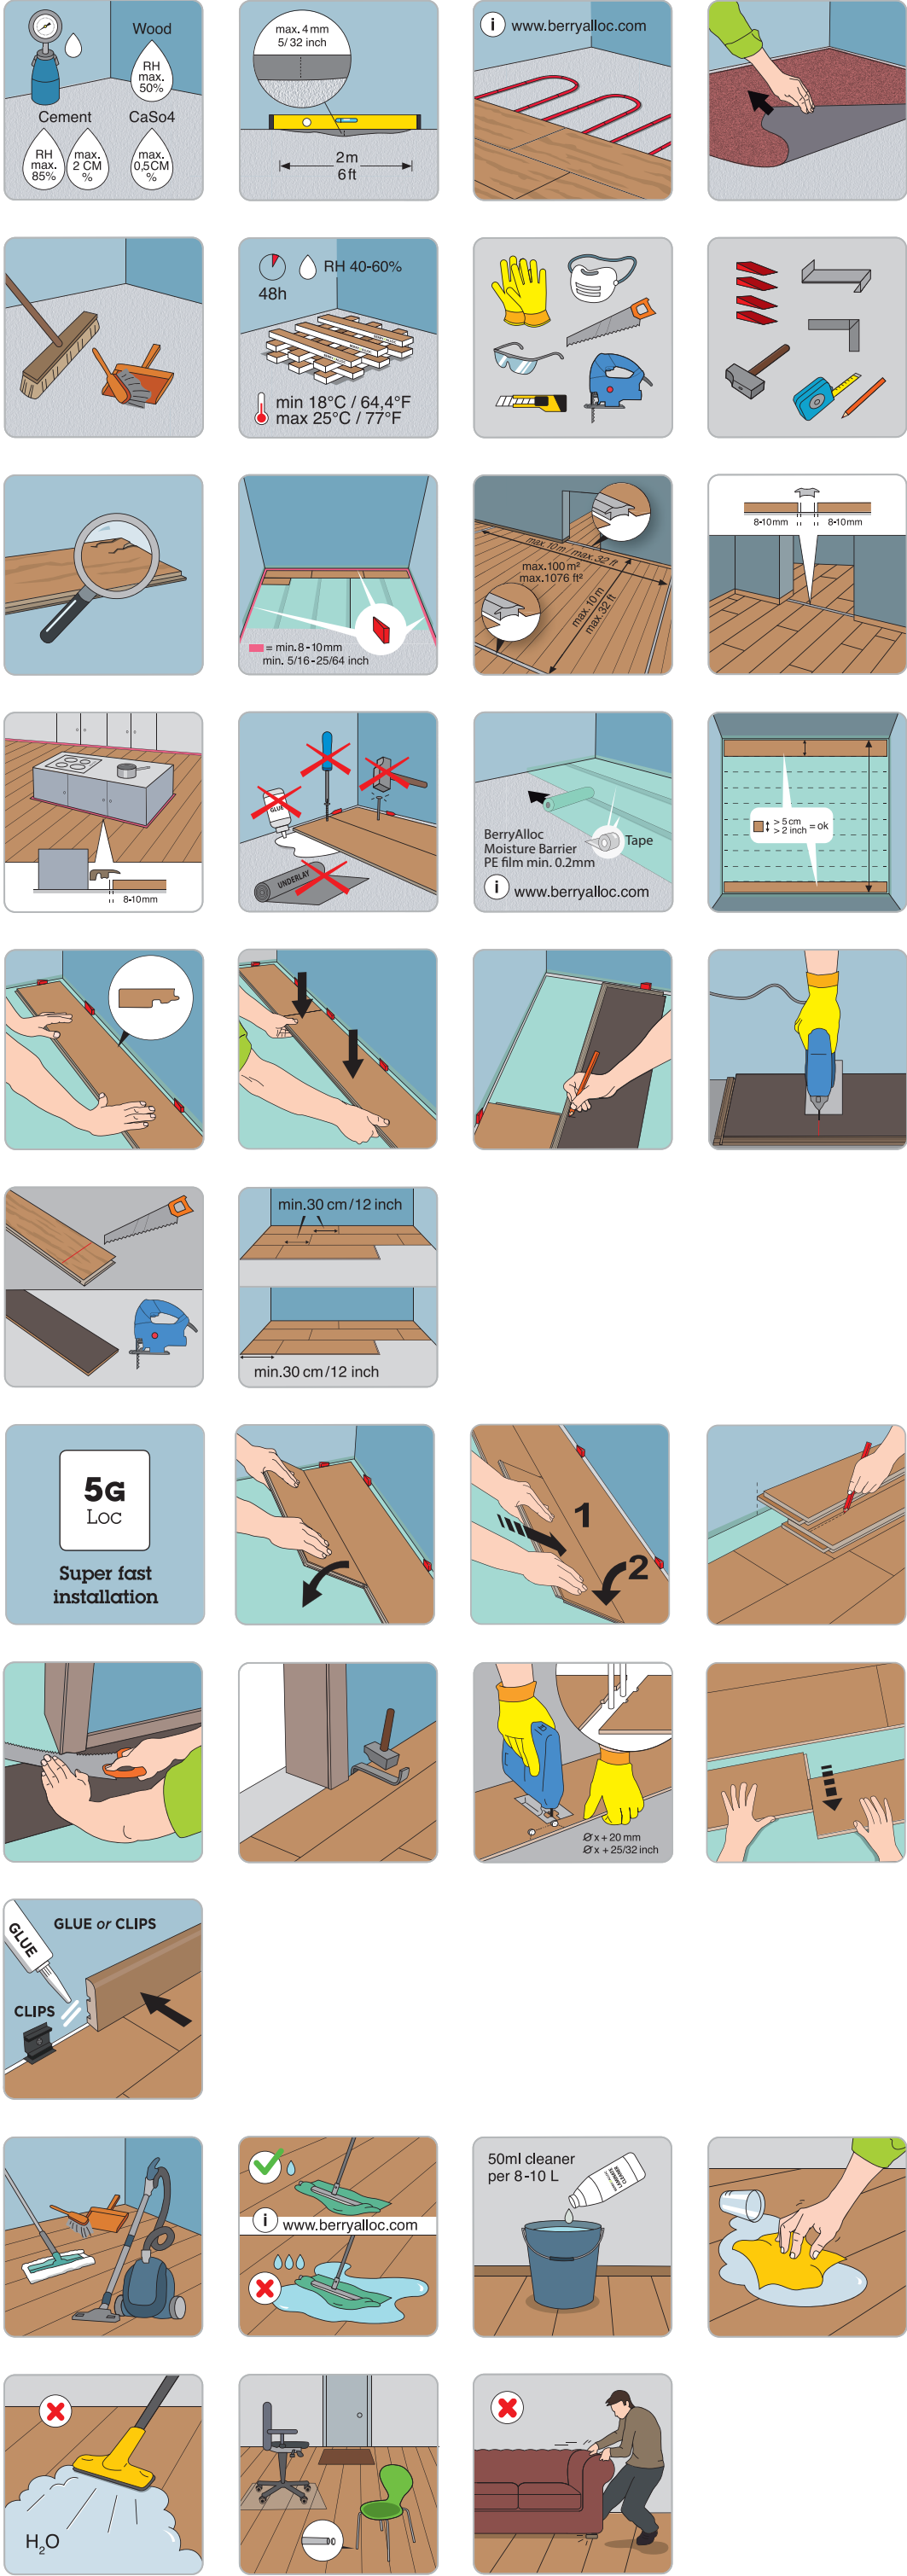

BERRY ALLOC®

LAMINATE

Home Plus

Made in **Belgium**

LOOKING FOR **MORE INFO?**

UNDERLAYS

INSTALLATION

FLOOR HEATING

CARE & MAINTENANCE

WARRANTY

VISIT OUR WEBSITE
WWW.BERRYALLOC.COM

Discover our products

Beaulieu International Group

Resp. ed.: BerryAlloc, Industrielaan 100, B-8930 Mennin. **Home Plus** 80001116
Manufactured by Beaulieu International Group under license of Välinge Innovation AB
⚠️ **WARNING:** Drilling, sawing, sanding or machining wood products can expose you to wood dust, a substance known to the State of California to cause cancer. Avoid inhaling wood dust or use a dust mask or other safeguards for personal protection. For more information go to www.P65Warnings.ca.gov/wood